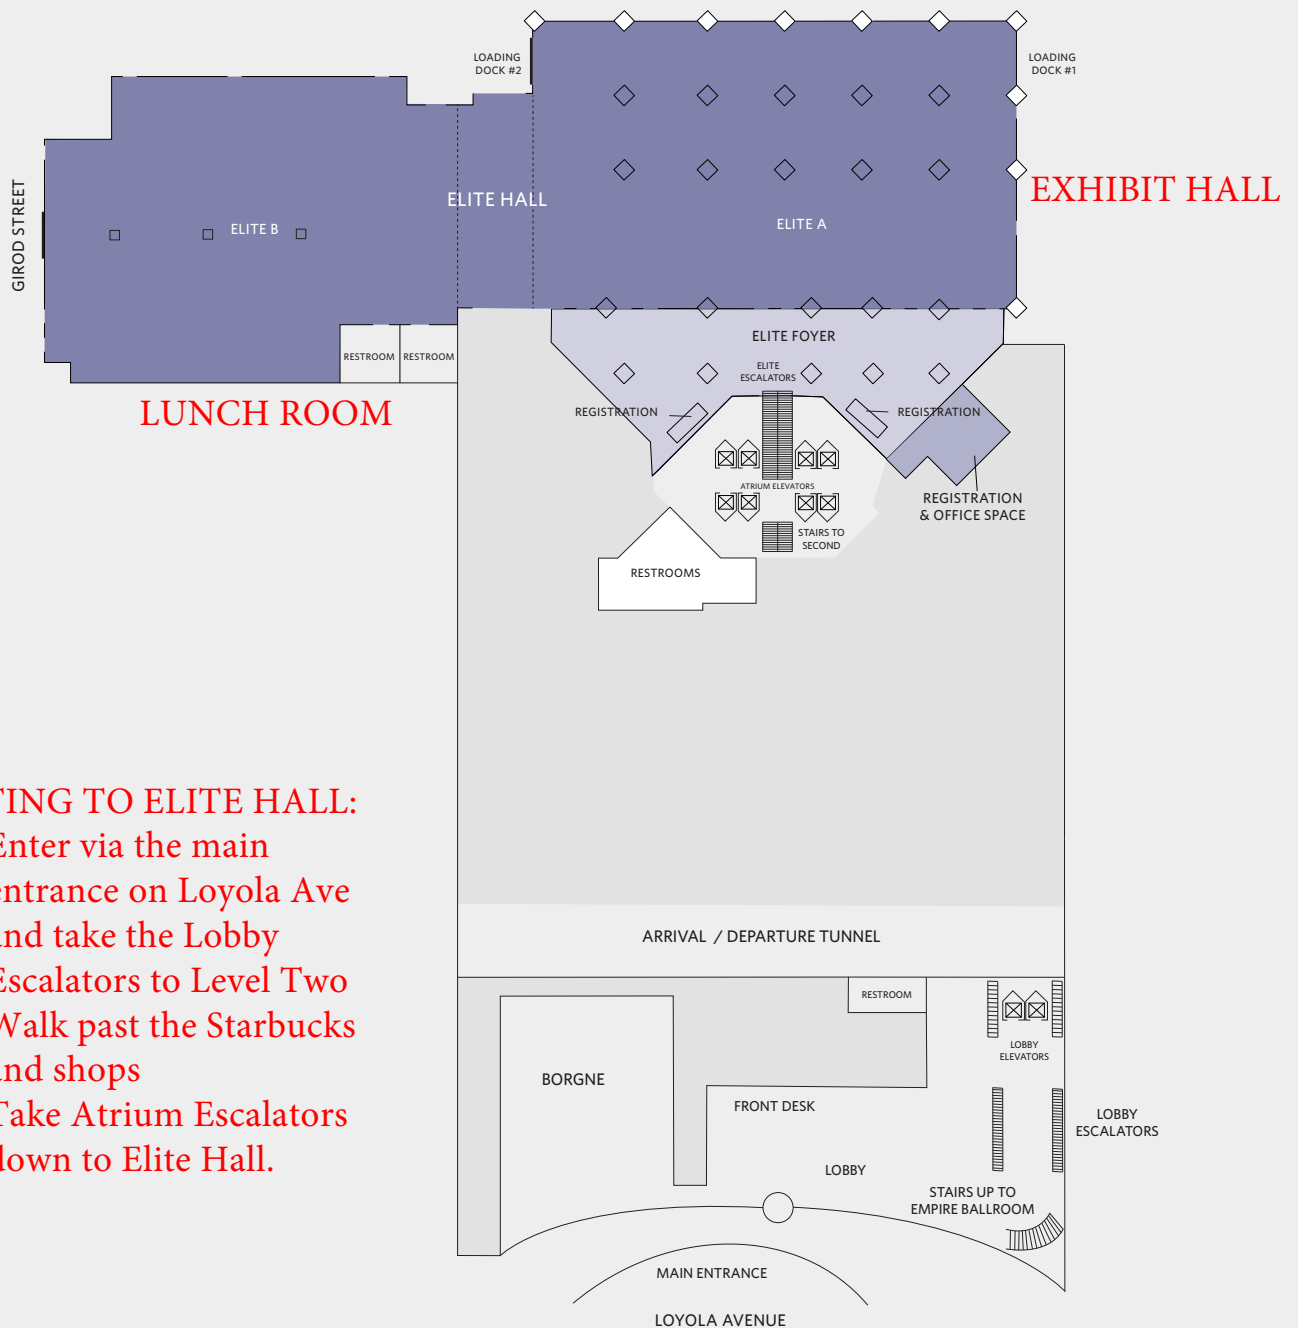

HYATT REGENCY NEW ORLEANS
601 Loyola Avenue,
New Orleans, Louisiana 70113 USA
T: +1 504 561 1234
F: +1 504 523 0488
hrno.sales@hyatt.com
neworleans.hyatt.com

FLOOR PLAN
Level One

GETTING TO ELITE HALL:

1. Enter via the main entrance on Loyola Ave and take the Lobby Escalators to Level Two
2. Walk past the Starbucks and shops
3. Take Atrium Escalators down to Elite Hall.

**GETTING TO THE EMPIRE
 BALLROOM:**

1. From the main entrance, enter the lobby and take the lobby escalators to Level Two.
2. From the Exhibit Hall (Elite Hall) take the Atrium Escalators up to Level Two.