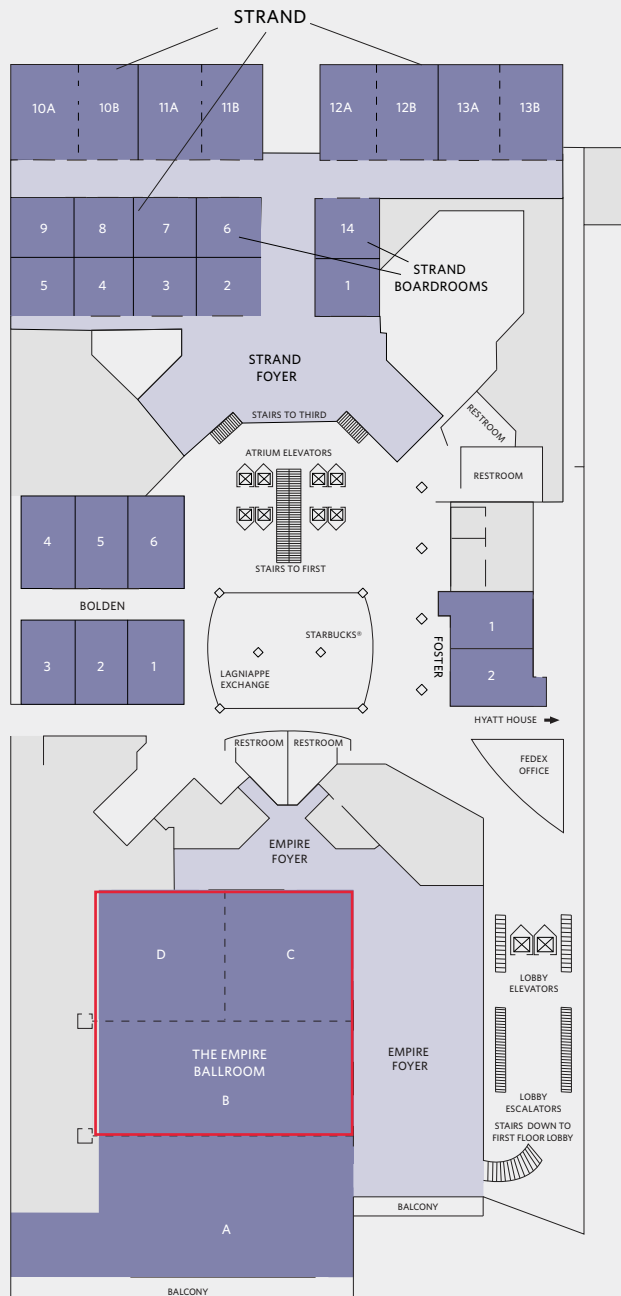

FLOOR PLAN
Level Two

**SPEAKER
PRESENTATIONS**

**GETTING TO THE EMPIRE
BALLROOM:**

1. From the main entrance, enter the lobby and take the lobby escalators to Level Two.
2. From the Exhibit Hall (Elite Hall) take the Atrium Escalators up to Level Two.