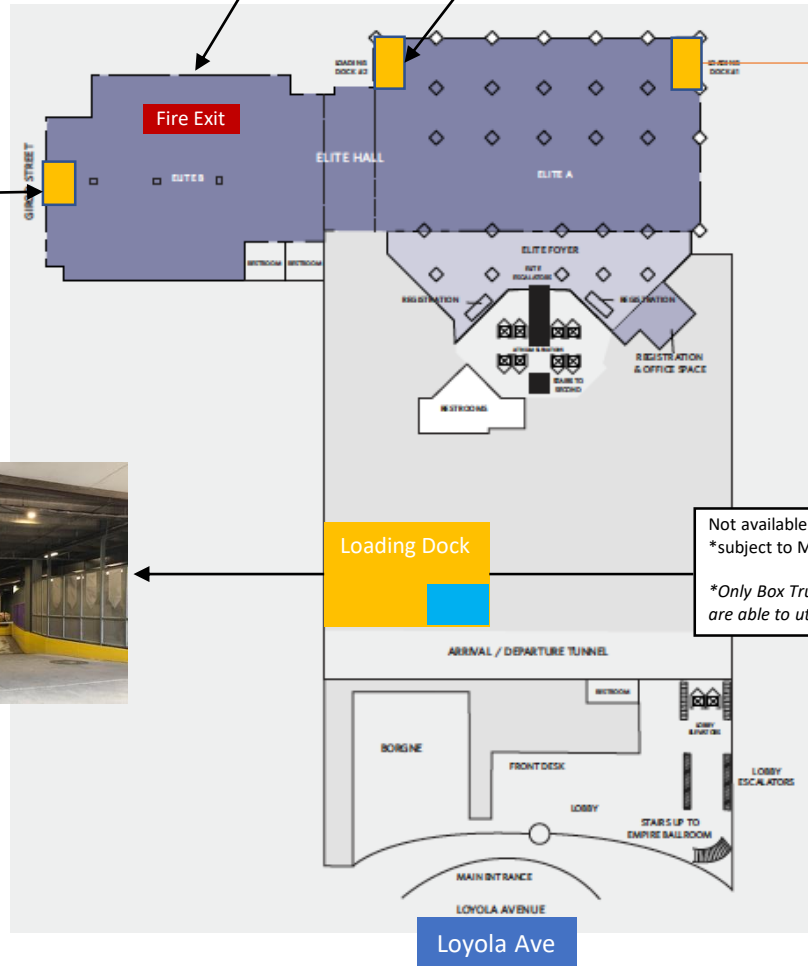

ELITE LOAD IN/OUT

*info on fork lift rental available upon request

(2ft)

Notes/Requirements

- There is only ground level access into Elite Hall
- A Forklift/lift gate/ramp is required
- Trucks cannot be double stacked
- If any sidewalk is blocked, a permit must be obtained from the City of New Orleans

Ground Unloading Specs:

Elite A Load In/Out

Two Roll Up Doors
 Door sizes: 12' x12'
 Note:* Items being loaded can't be over 8' because of one low air duct

Elite B Load In/Out

One Roll Up Door
 Door sizes: 12' x12'
 Note:* 2 ft step into space

Key

- Loading Docks
- Fire Exit
- Small Freight Elevator

EMPIRE | CELESTIN | STORYVILLE LOAD IN/OUT

Girod Street

The elevator car is 9'x 64.5' however the gate is 83.5" x 54" - Max: 5000lbs

Available Mon-Fri after 2PM
*subject to Managers approval

Loading Dock

Ground Level Exhibit Hall Freight Elevator

Exhibit Hall Freight

Loyola Ave

Notes/Requirements

Only one truck at a time can back in and out of **Ground Level Exhibit Hall Freight Elevator**. One additional truck can be staged at Hyatt Way, based on availability.