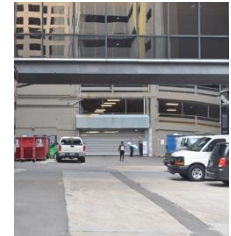

ELITE LOAD IN/OUT

*info on fork lift rental available upon request

(2ft)

Notes/Requirements

- There is only ground level access into Elite Hall
- A Forklift/lift gate/ramp is required
- Trucks cannot be double stacked
- If any sidewalk is blocked, a permit must be obtained from the City of New Orleans

Key

- Loading Docks
- Fire Exit
- Small Freight Elevator

EMPIRE | CELESTIN | STORYVILLE LOAD IN/OUT

Girod Street

The elevator car is 9'x 64.5' however the gate is 83.5" x 54" - Max: 5000lbs

Available Mon-Fri after 2PM
*subject to Managers approval

Loading Dock

Ground Level Exhibit Hall Freight Elevator

Exhibit Hall Freight

Loyola Ave

Notes/Requirements

Only one truck at a time can back in and out of **Ground Level Exhibit Hall Freight Elevator**. One additional truck can be staged at Hyatt Way, based on availability.

Small Freight Elevator

Max: 5,000lbs
9' x 7' x 5.3'
Front Gate: 6.9' x 4.5'
Avail: Mon- Fri 2pm
*subject to Managers approval

Key

- Loading Docks
- Fire Exit
- Exhibit Hall Freight Elevator

CELESTIN | STORYVILLE LOAD IN/OUT