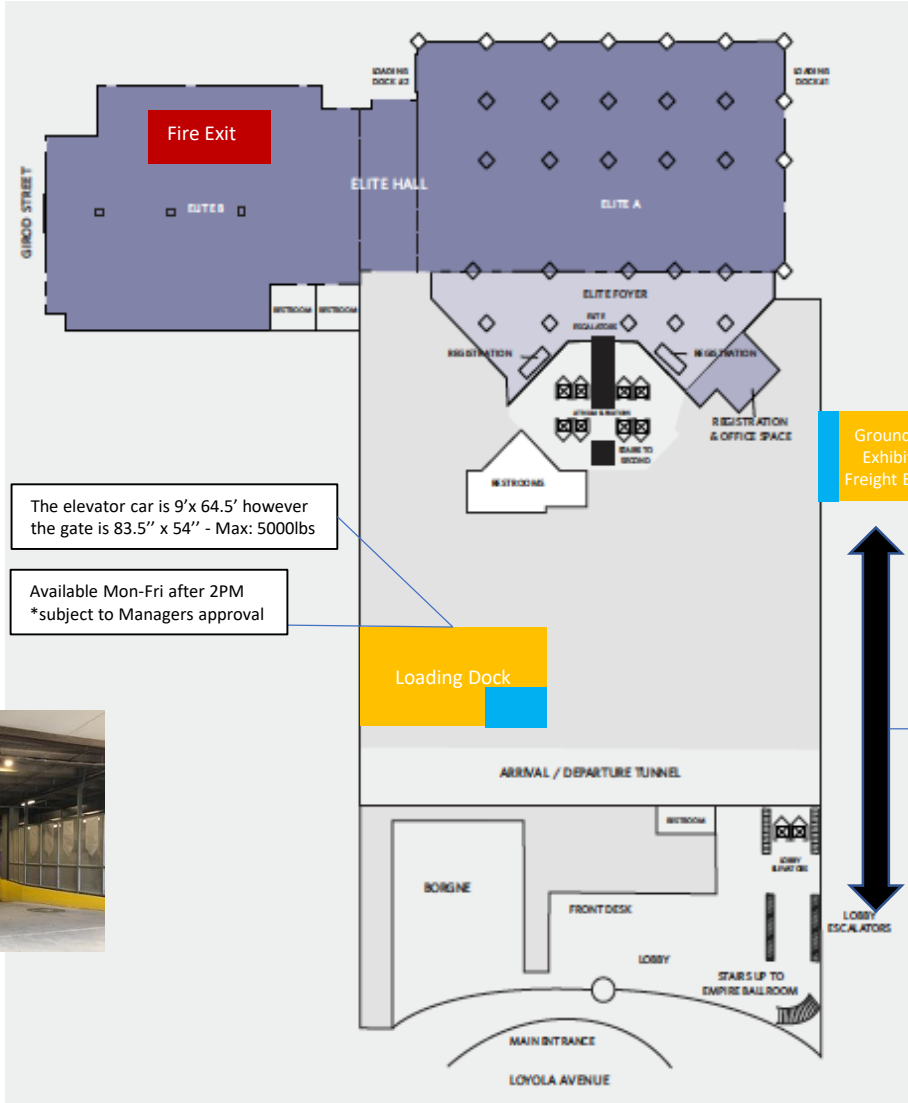

ELITE LOAD IN/OUT

*info on fork lift rental available upon request

(2ft)

Notes/Requirements

- There is only ground level access into Elite Hall
- A Forklift/lift gate/ramp is required
- Trucks cannot be double stacked
- If any sidewalk is blocked, a permit must be obtained from the City of New Orleans

Ground Unloading Specs:

Elite A Load In/Out

Two Roll Up Doors
 Door sizes: 12' x12'
 Note:* Items being loaded can't be over 8' because of one low air duct

Elite B Load In/Out

One Roll Up Door
 Door sizes: 12' x12'
 Note:* 2 ft step into space

Key

- Loading Docks
- Fire Exit
- Small Freight Elevator

EMPIRE | CELESTIN | STORYVILLE LOAD IN/OUT

Girod Street

The elevator car is 9'x 64.5' however the gate is 83.5" x 54" - Max: 5000lbs

Available Mon-Fri after 2PM
*subject to Managers approval

Loading Dock

Ground Level Exhibit Hall Freight Elevator

Exhibit Hall Freight

Loyola Ave

Notes/Requirements

Only one truck at a time can back in and out of **Ground Level Exhibit Hall Freight Elevator**. One additional truck can be staged at Hyatt Way, based on availability.