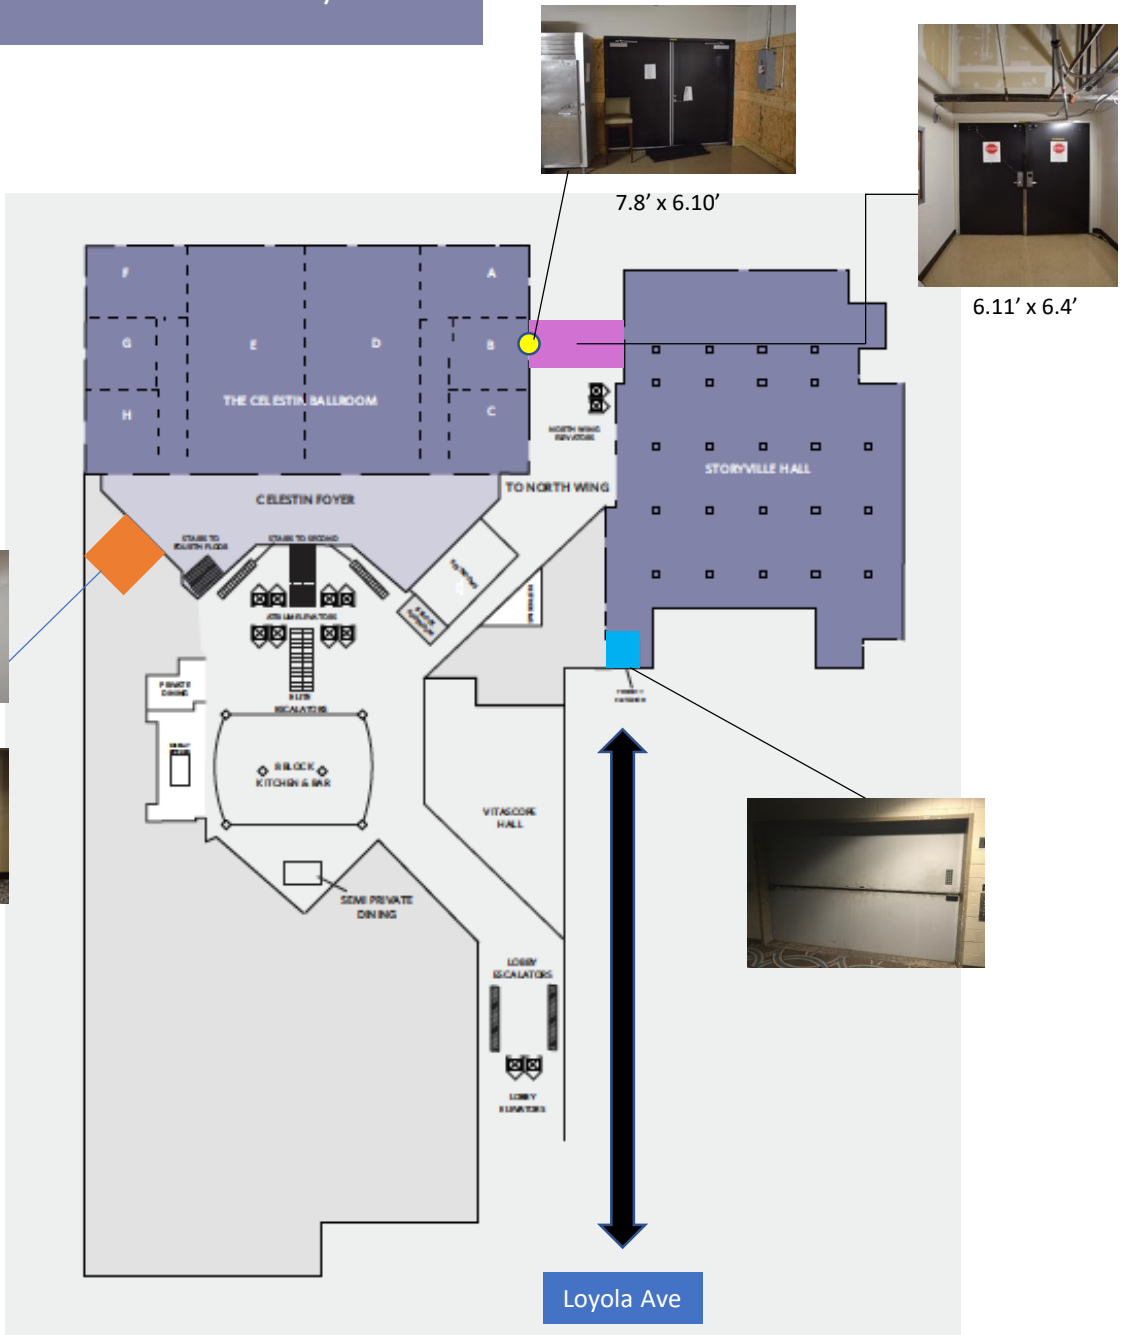

Ground Unloading Specs:

Elite A Load In/Out

Two Roll Up Doors
 Door sizes: 12' x12'
 Note:* Items being loaded can't be over 8' because of one low air duct

Elite B Load In/Out

One Roll Up Door
 Door sizes: 12' x12'
 Note:* 2 ft step into space

Loading Dock

Ground Level Exhibit Hall Freight Elevator

Exhibit Hall Freight

Loyola Ave

Notes/Requirements

Only one truck at a time can back in and out of **Ground Level Exhibit Hall Freight Elevator**. One additional truck can be staged at Hyatt Way, based on availability.

**If your load in/out requires more than two trucks, staggering arrival is strongly advised.*

Exhibit Hall Freight

Max Load weight 12,000lbs
19'x 11.6' x 7.10'
Front Door: 11.6' x 7.10'

Requires Mandatory Elevator Operator: \$90hr/4hr min

Small Freight Elevator

Max: 5,000lbs
9' x 7' x 5.3'
Front Gate: 6.9' x 4.5'
Avail: Mon- Fri 2pm
*subject to Managers approval

Key

- Loading Docks
- Fire Exit
- Exhibit Hall Freight Elevator

CELESTIN | STORYVILLE LOAD IN/OUT